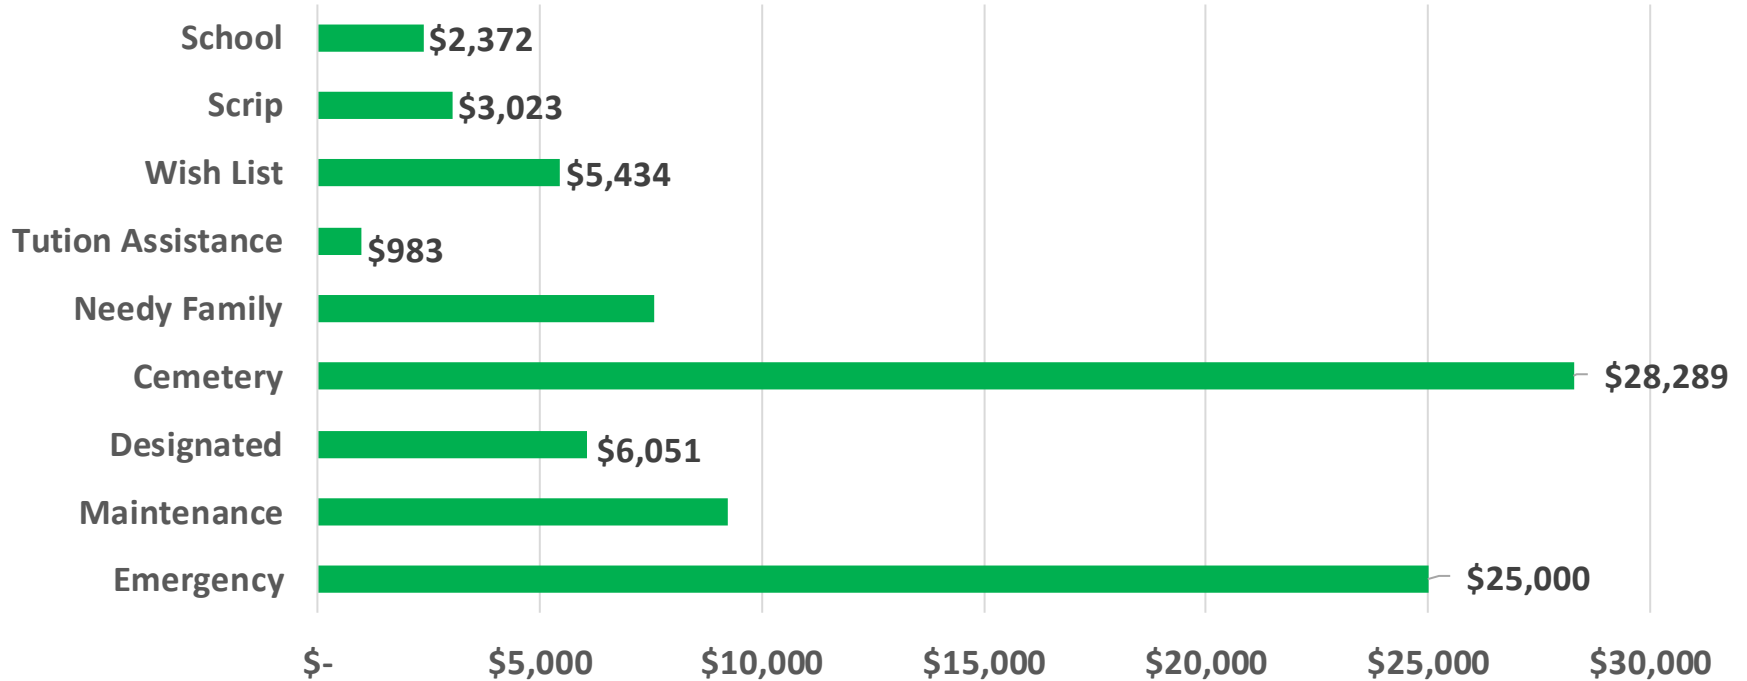

Church Special Funds Balances

November 2023