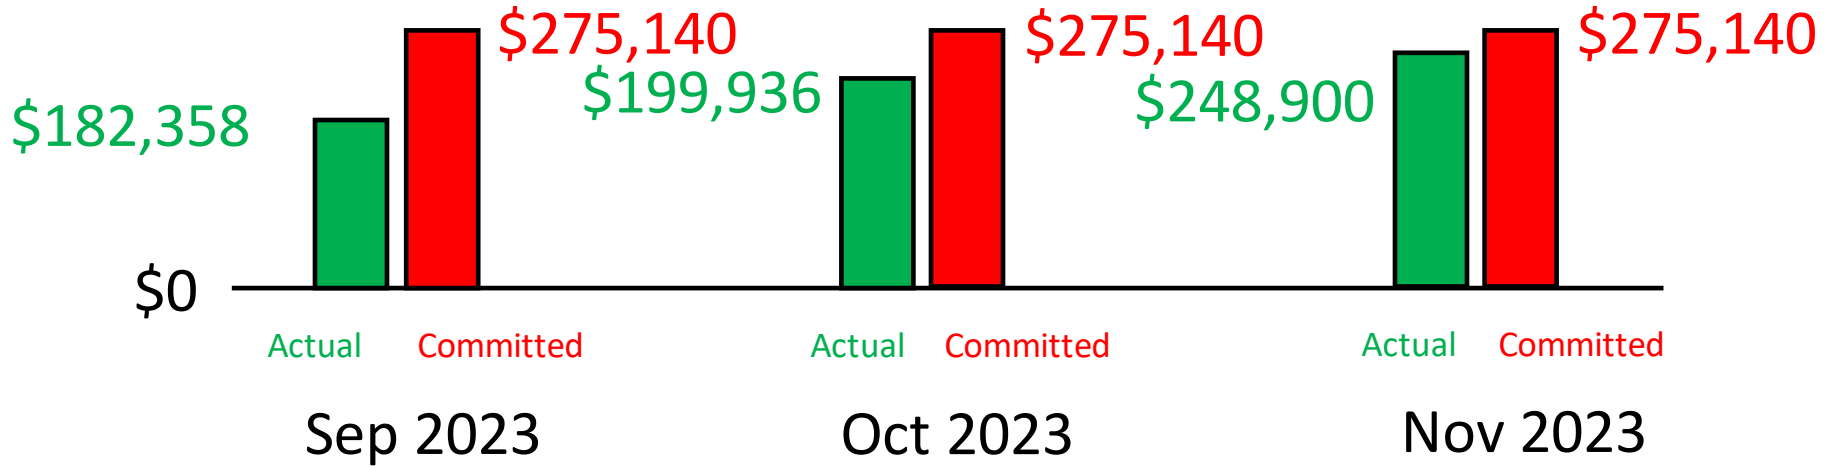

ORGANIZED VISITATION- 6%

INVITED BY PASTOR- 6%

ADVERTISING- 2%

Church Special Funds Balances

November 2023

Change + Grow

Capital Campaign Giving

Goal

The background of the image is a dark blue night sky filled with numerous small white stars. In the upper left quadrant, a bright, multi-pointed star (the Star of Bethlehem) is visible, with a vertical line extending downwards from it. At the bottom of the image, there are black silhouettes of the Nativity scene, including a manger with a baby, a woman, and several camels with riders.