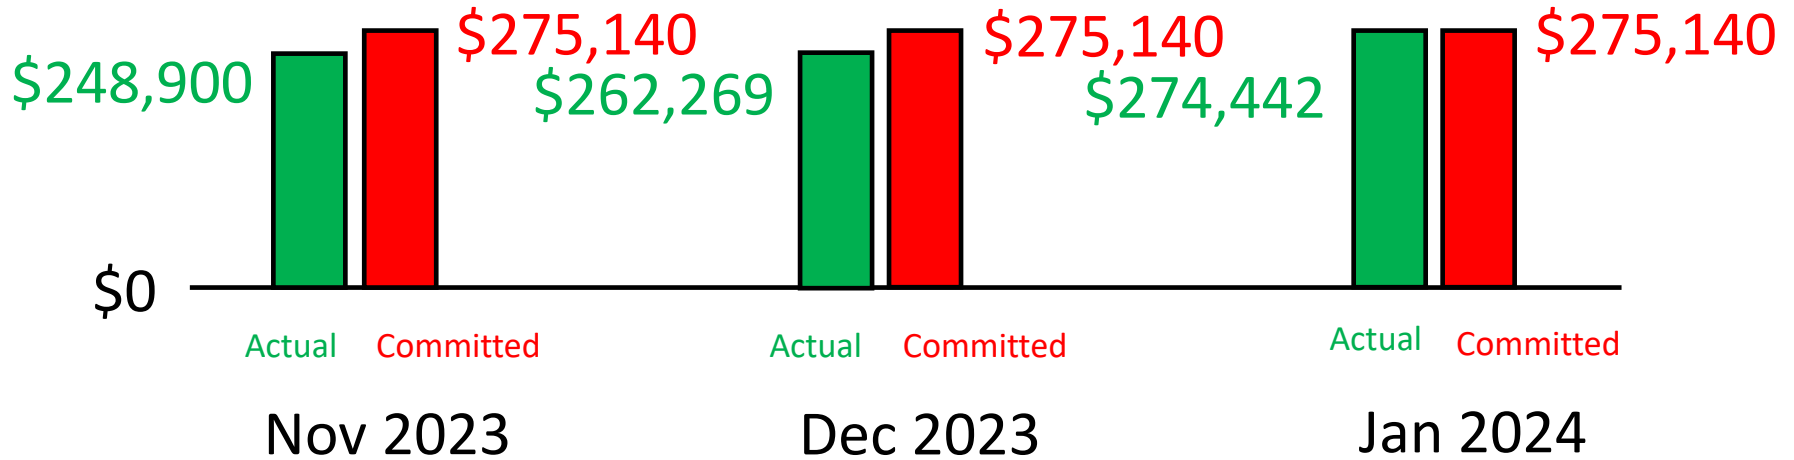

Change + Grow

Capital Campaign Giving

$500,000
Goal