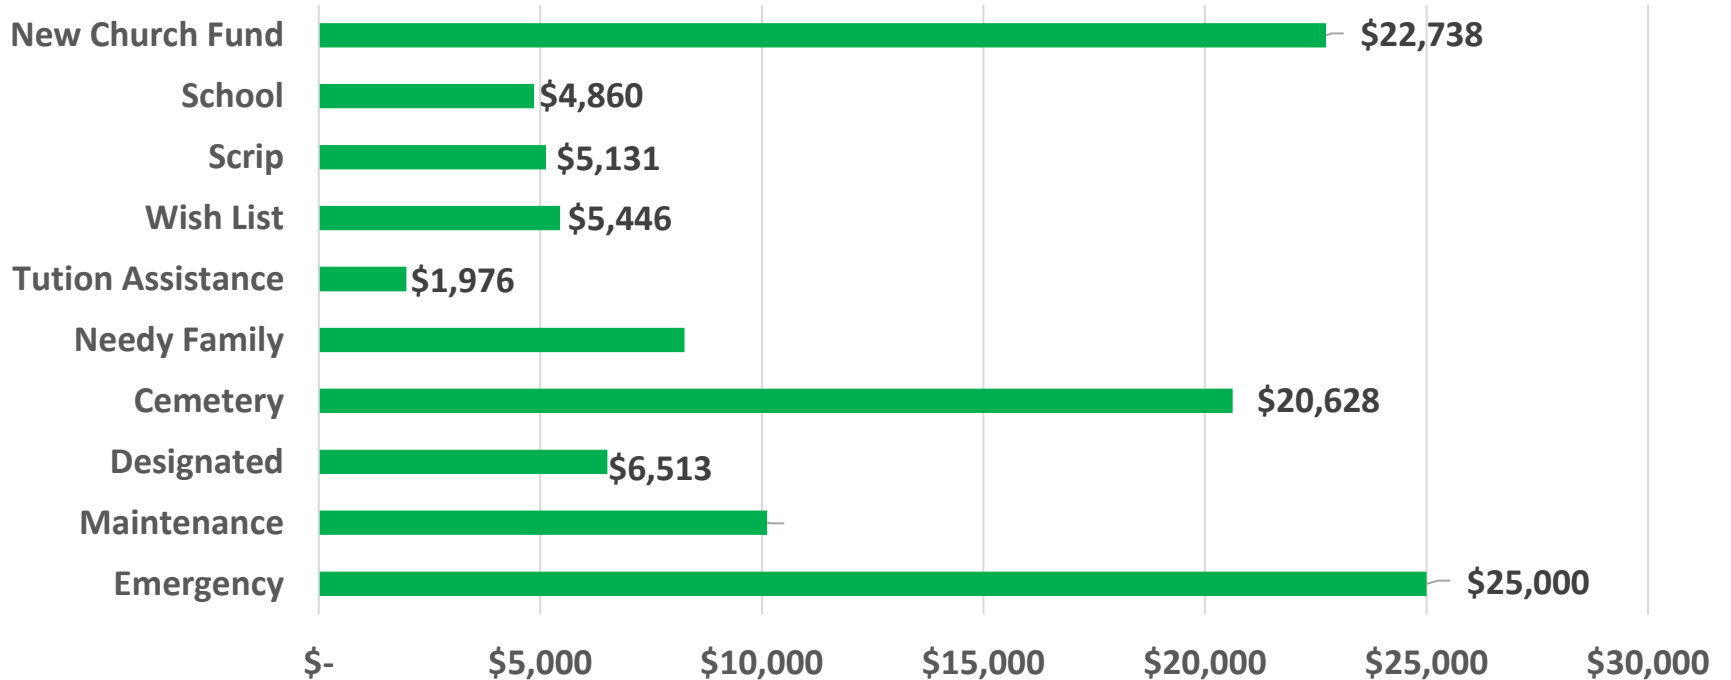

Bible Discussion- Thursday 7 pm (church basement)

Men's Bible Study- Saturday 8 am (church basement)

Change + Grow

Capital Campaign Giving

\$500,000
Goal

Church Special Funds Balances

January 2024

*Happy Under
Gods Protection*