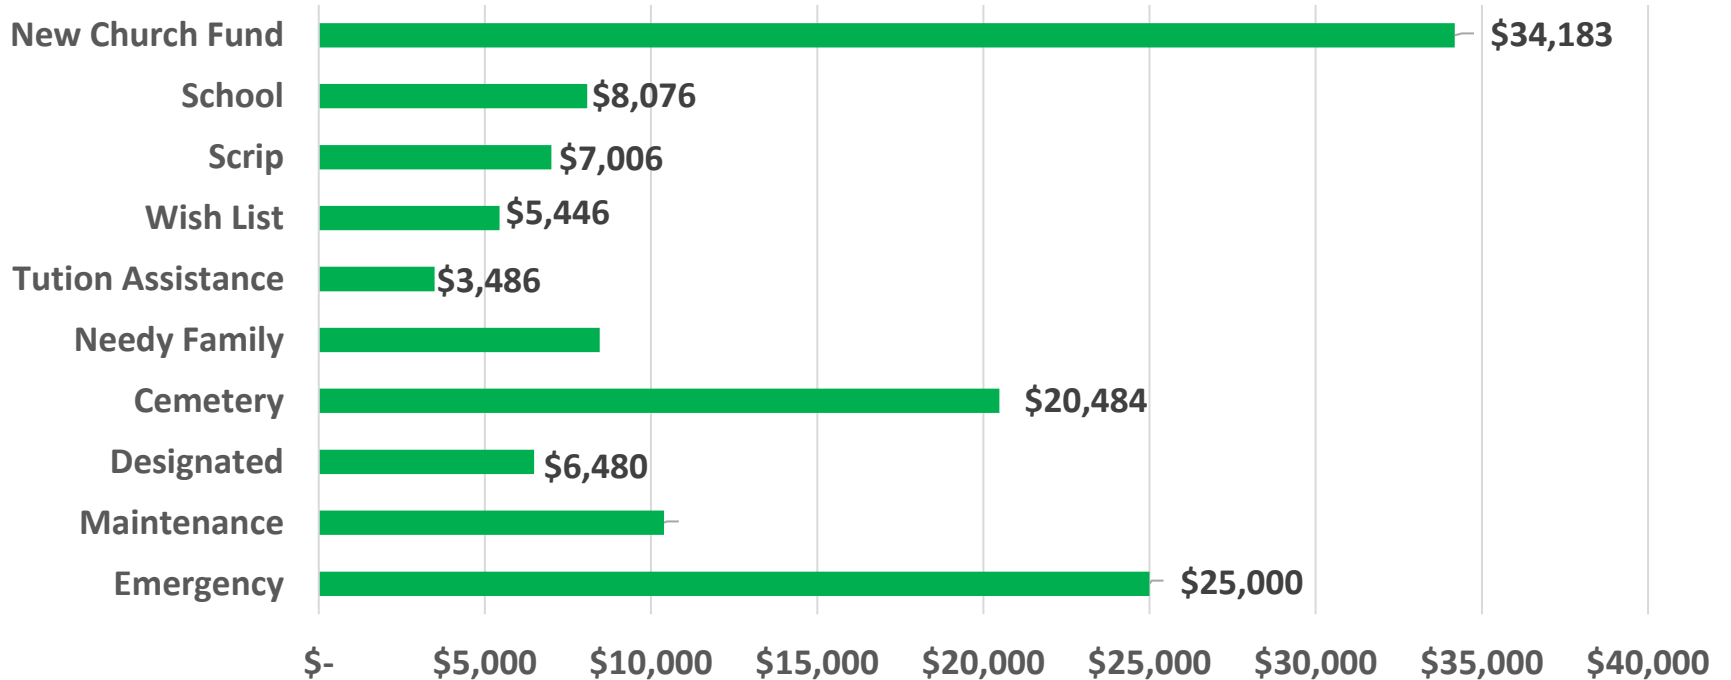

**Please consider donating to
double the tuition
assistance fund to meet the
needs of our students
attending WLA and MLC.
Thank you!**

Change + Grow

Capital Campaign Giving

Church Special Funds Balances

February 2024