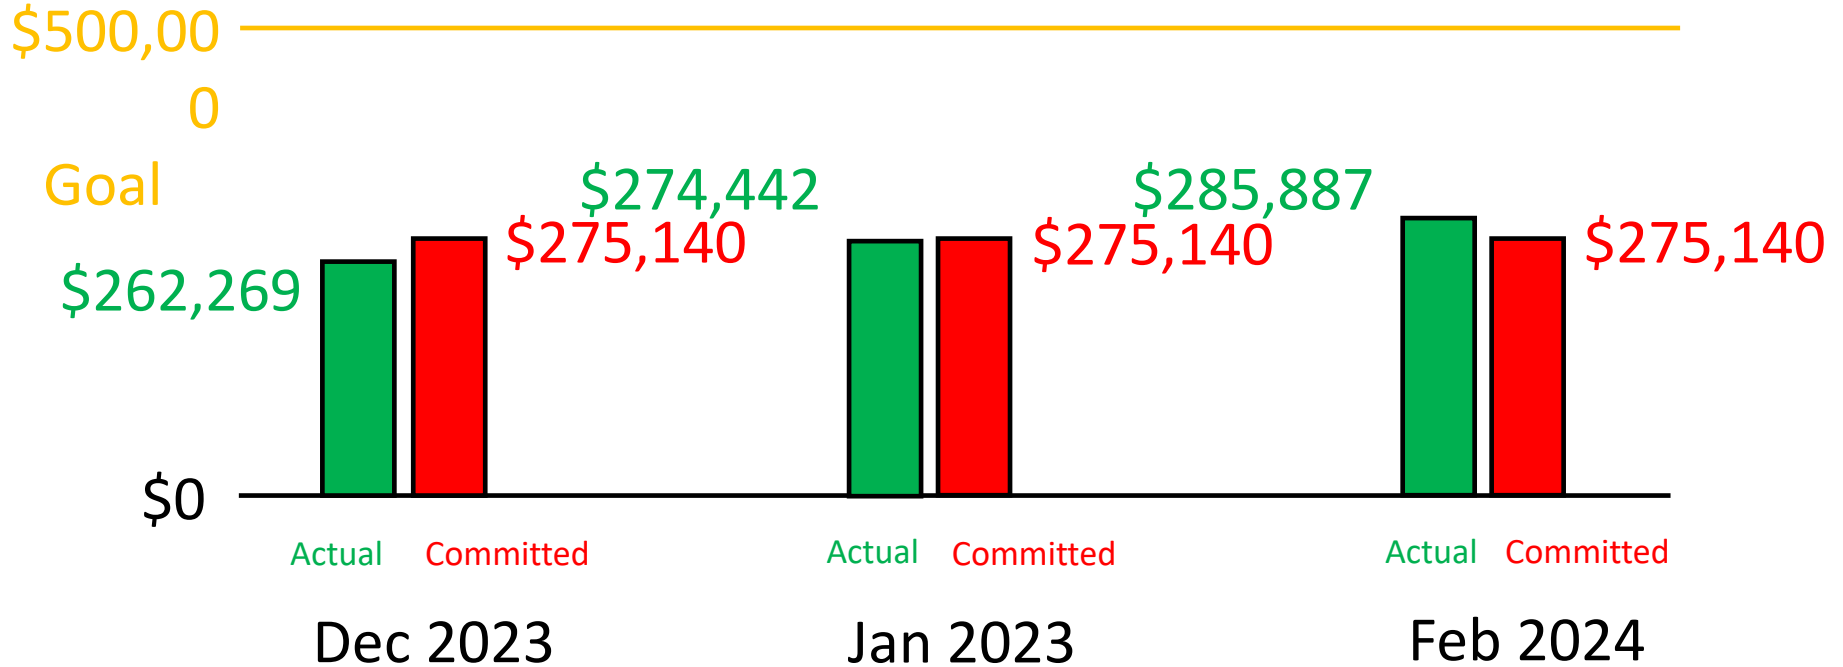

Change + Grow

Capital Campaign Giving