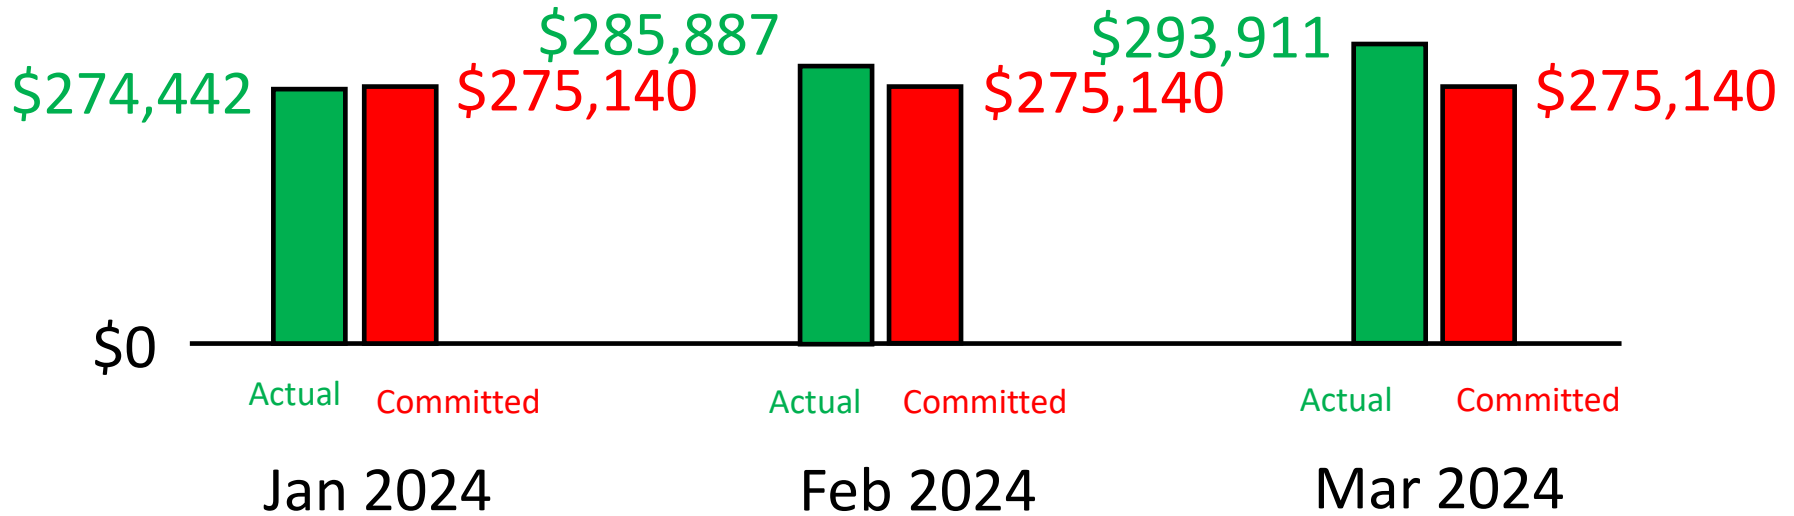

Church Special Funds Balances

March 2024

Change + Grow

Capital Campaign Giving

\$500,000
Goal

A graphic with a dark background featuring a large, glowing orange and yellow sphere on the left. The text "electronic giving" is written in a bold, white, sans-serif font, with "electronic" on the top line and "giving" on the bottom line. The background also includes faint, glowing blue and green patterns resembling digital data or circuitry.