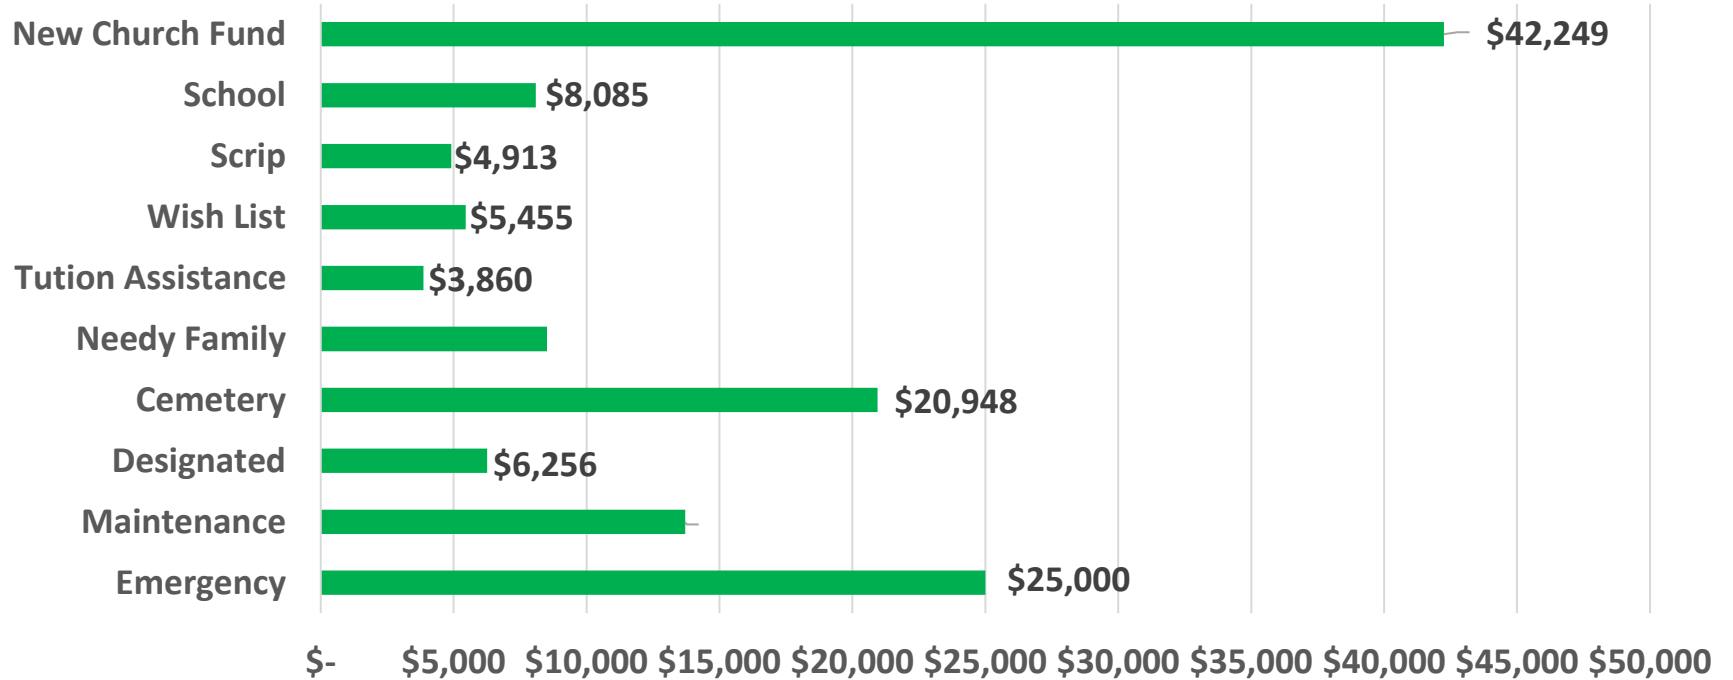

Church Special Funds Balances

March 2024